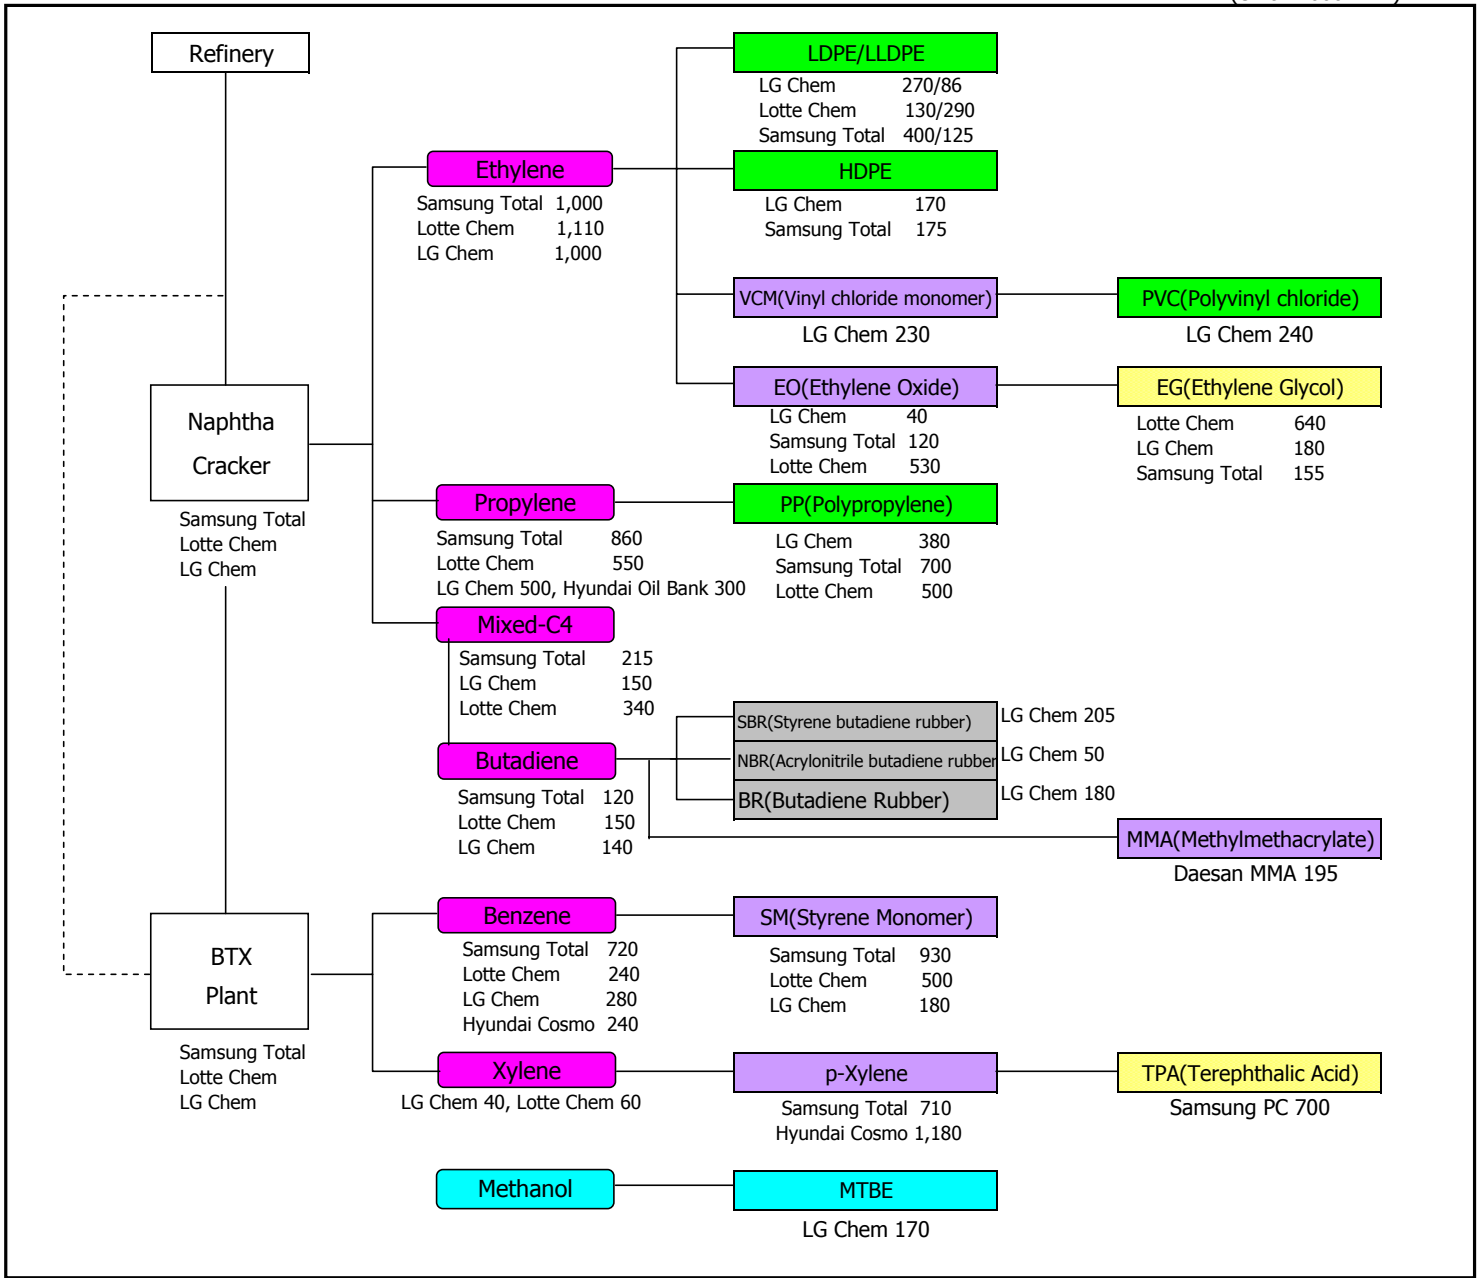

DEASAN COMPLEX

- Basic Petrochemicals
- Intermediates
- Synthetic Resins
- Synthetic Fiber Raw Mat,ls
- Synthetic Rubbers
- Others

(As of March, 2014)

(Unit : 1000 MTA)

Other Area

【 Incheon 】	【 Gunsan 】	【 Pohang 】	【 Gwangyang 】
Benzene SK Incheon PC 200	EPS SH Energy & Chem 100	Carbon Black OCI 80	Benzene OCI 170
Toluene SK Incheon PC 100	TDI OCI 50	Phthalic Anhydride OCI 170	Toluene OCI 30
Xylene SK Incheon PC 600	Acetic Acid OCI 27		Carbon Black OCI 100